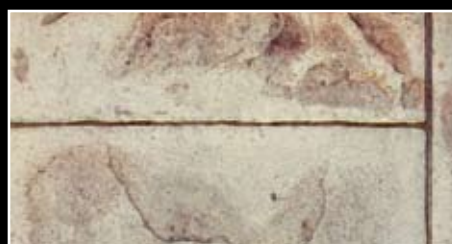

Timberdeck Stamp Mat

STAMP IMPRESSION MATS

BRINDABELLA
Colour: Bluestone with Charcoal RA

BUSHROCK
Colour: Fawn with Chocolate RA

FEDERATION
Colour: Gunmetal with Charcoal RA

EUROPEAN FAN
Colour: Dusty Rose with Burgundy RA

WALKWAY SLATE
Colour: Light Terracotta and Dark Terracotta RA

FLEMISH
Colour: Mango with Dark Terracotta RA and with a Cove Finish

BUSHROCK
Colour: Merino with Sandstone RA

ASHLAR SLATE
Colour: Ash White with Heritage Green RA

WALKWAY SLATE
Colour: Sahara base with Coffee RA and with a Cove Finish

TIMBERDECK
Colour: Chocolate Base with Brazil Nut RA

SLATE TILE
Colour: Sandy Beige with Chocolate RA and with a Cove Finish

FLEMISH
Colour: Buff with Chocolate RA

FEDERATION
Colour: French Grey with Bluestone

FEDERATION
Colour: Merino with Chocolate RA

ROLLER STAMP
Stratified Rock with Flanders Weave Stencil in Cream base