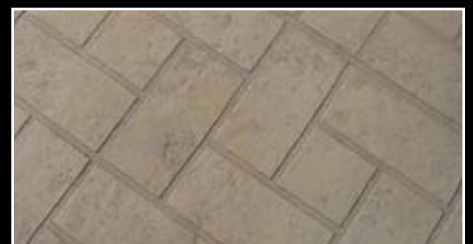

Timberdeck Stamp Mat

STAMP IMPRESSION MATS

BRINDABELLA

Colour: Bluestone with Charcoal RA

BUSHROCK

Colour: Fawn with Chocolate RA

FEDERATION

Colour: Gunmetal with Charcoal RA

EUROPEAN FAN

Colour: Dusty Rose with Burgundy RA

WALKWAY SLATE

Colour: Light Terracotta and Dark Terracotta RA

FLEMISH

Colour: Mango with Dark Terracotta RA and with a Cove Finish

BUSHROCK

Colour: Merino with Sandstone RA

ASHLAR SLATE

Colour: Ash White with Heritage Green RA

WALKWAY SLATE

Colour: Sahara base with Coffee RA and with a Cove Finish

TIMBERDECK

Colour: Chocolate Base with Brazil Nut RA

SLATE TILE

Colour: Sandy Beige with Chocolate RA and with a Cove Finish

FLEMISH

Colour: Buff with Chocolate RA

FEDERATION

Colour: French Grey with Bluestone

FEDERATION

Colour: Merino with Chocolate RA

ROLLER STAMP

Stratified Rock with Flanders Weave Stencil in Cream base