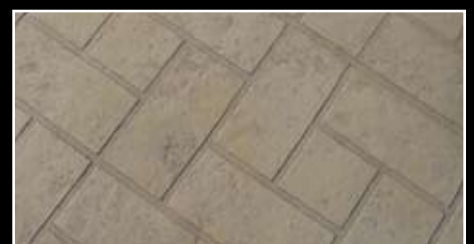

Timberdeck Stamp Mat

STAMP IMPRESSION MATS

BRINDABELLA
Colour: Bluestone with Charcoal RA

BUSHROCK
Colour: Fawn with Chocolate RA

FEDERATION
Colour: Gunmetal with Charcoal RA

EUROPEAN FAN
Colour: Dusty Rose with Burgundy RA

WALKWAY SLATE
Colour: Light Terracotta and Dark Terracotta RA

FLEMISH
Colour: Mango with Dark Terracotta RA and with a Cove Finish

BUSHROCK
Colour: Merino with Sandstone RA

ASHLAR SLATE
Colour: Ash White with Heritage Green RA

WALKWAY SLATE
Colour: Sahara base with Coffee RA and with a Cove Finish

TIMBERDECK
Colour: Chocolate Base with Brazil Nut RA

SLATE TILE
Colour: Sandy Beige with Chocolate RA and with a Cove Finish

FLEMISH
Colour: Buff with Chocolate RA

FEDERATION
Colour: French Grey with Bluestone

FEDERATION
Colour: Merino with Chocolate RA

ROLLER STAMP
Stratified Rock with Flanders Weave Stencil in Cream base