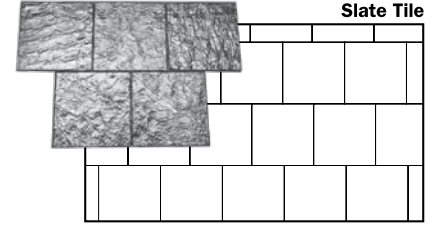

STAMPED IMPRESSION MAT RANGE

WALKWAY STAMP IN LIGHT TERRACOTTA WITH CHARCOAL RELEASE

Regal

Walkway Slate

Slate Tile

Bushrock

Quarry Tile

Granite

Seamless border mat also available

Timber Deck

Mediterranean Tile

Antique Brick Straight Border

Antique Brick Curved Border

Brick Border

Mix and match your choice of base colour with a release agent to achieve a unique finish reflecting your personal style. Patterns shown are indicative only as stamp mats may vary from outlet & effects vary depending on the order & direction the mats are placed. Refer to your contractor for colour combinations, pattern selection & availability.