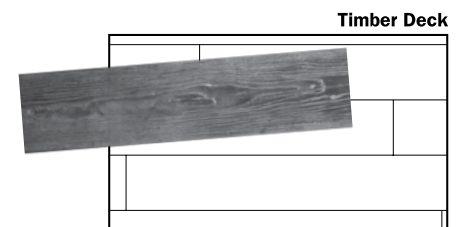

Seamless border mat also available

Timber Deck

Mediterranean Tile

Antique Brick Straight Border

Antique Brick Curved Border

Brick Border

Mix and match your choice of base colour with a release agent to achieve a unique finish reflecting your personal style. Patterns shown are indicative only as stamp mats may vary from outlet & effects vary depending on the order & direction the mats are placed. Refer to your contractor for colour combinations, pattern selection & availability.