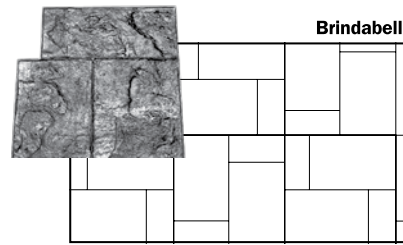

Seamless

Brindabella