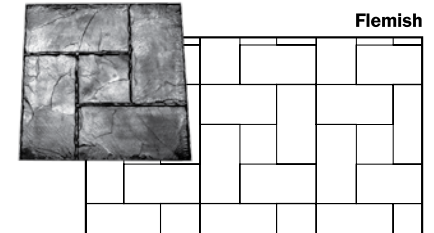

STAMPED IMPRESSION MAT RANGE

Seamless border mat also available

Mix and match your choice of base colour with a release agent to achieve a unique finish reflecting your personal style. Patterns shown are indicative only as stamp mats may vary from outlet & effects vary depending on the order & direction the mats are placed. Refer to your contractor for colour combinations, pattern selection & availability.

Stamp Mats are available for hire through all Parchem Construction Supplies branches. When purchasing stamp mats, please allow a lead time of up to 2 weeks from order date.

A variety of roller stamp finishes are now available, please contact parchem construction supplies for the full range.

*Size may vary from outlet to outlet