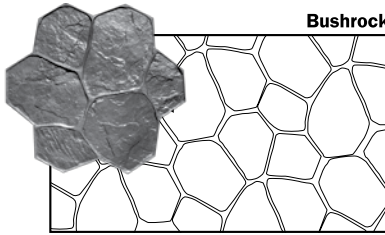

STAMPED IMPRESSION MAT RANGE

WALKWAY STAMP IN LIGHT TERRACOTTA WITH CHARCOAL RELEASE

Regal

Walkway Slate

Slate Tile

Bushrock

Quarry Tile

Granite

Seamless border mat also available

Timber Deck

Mediterranean Tile

Antique Brick Straight Border

Antique Brick Curved Border

Brick Border

Mix and match your choice of base colour with a release agent to achieve a unique finish reflecting your personal style. Patterns shown are indicative only as stamp mats may vary from outlet & effects vary depending on the order & direction the mats are placed. Refer to your contractor for colour combinations, pattern selection & availability.