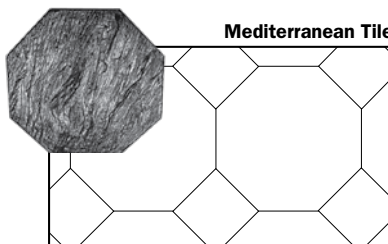

STAMPED IMPRESSION MAT RANGE

WALKWAY STAMP IN LIGHT TERRACOTTA WITH CHARCOAL RELEASE

Regal

Walkway Slate

Slate Tile

Bushrock

Quarry Tile

Granite

Flagstone

Federation

Flemish

European Fan

Brindabella

Ashlar Slate

London Cobble

Seamless

Seamless border mat also available

Timber Deck

Mediterranean Tile

Antique Brick Straight Border

Antique Brick Curved Border

Brick Border

Mix and match your choice of base colour with a release agent to achieve a unique finish reflecting your personal style. Patterns shown are indicative only as stamp mats may vary from outlet & effects vary depending on the order & direction the mats are placed. Refer to your contractor for colour combinations, pattern selection & availability.