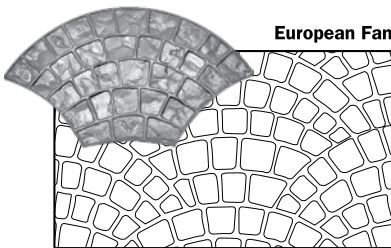

London Cobble

European Fan