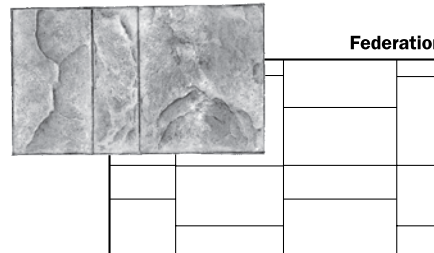

Federation