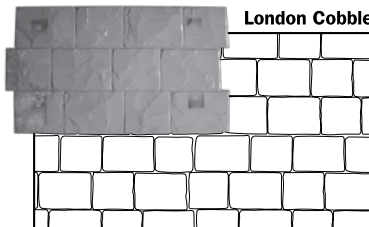

STAMPED IMPRESSION MAT RANGE

WALKWAY STAMP IN LIGHT TERRACOTTA WITH CHARCOAL RELEASE

Regal

Walkway Slate

Slate Tile

Bushrock

Quarry Tile

Granite

Flagstone

Federation

Flemish

European Fan

Brindabella

Ashlar Slate

London Cobble

Seamless

Seamless border mat also available

Timber Deck

Mediterranean Tile

Antique Brick Straight Border

Antique Brick Curved Border

Brick Border

Mix and match your choice of base colour with a release agent to achieve a unique finish reflecting your personal style. Patterns shown are indicative only as stamp mats may vary from outlet & effects vary depending on the order & direction the mats are placed. Refer to your contractor for colour combinations, pattern selection & availability.